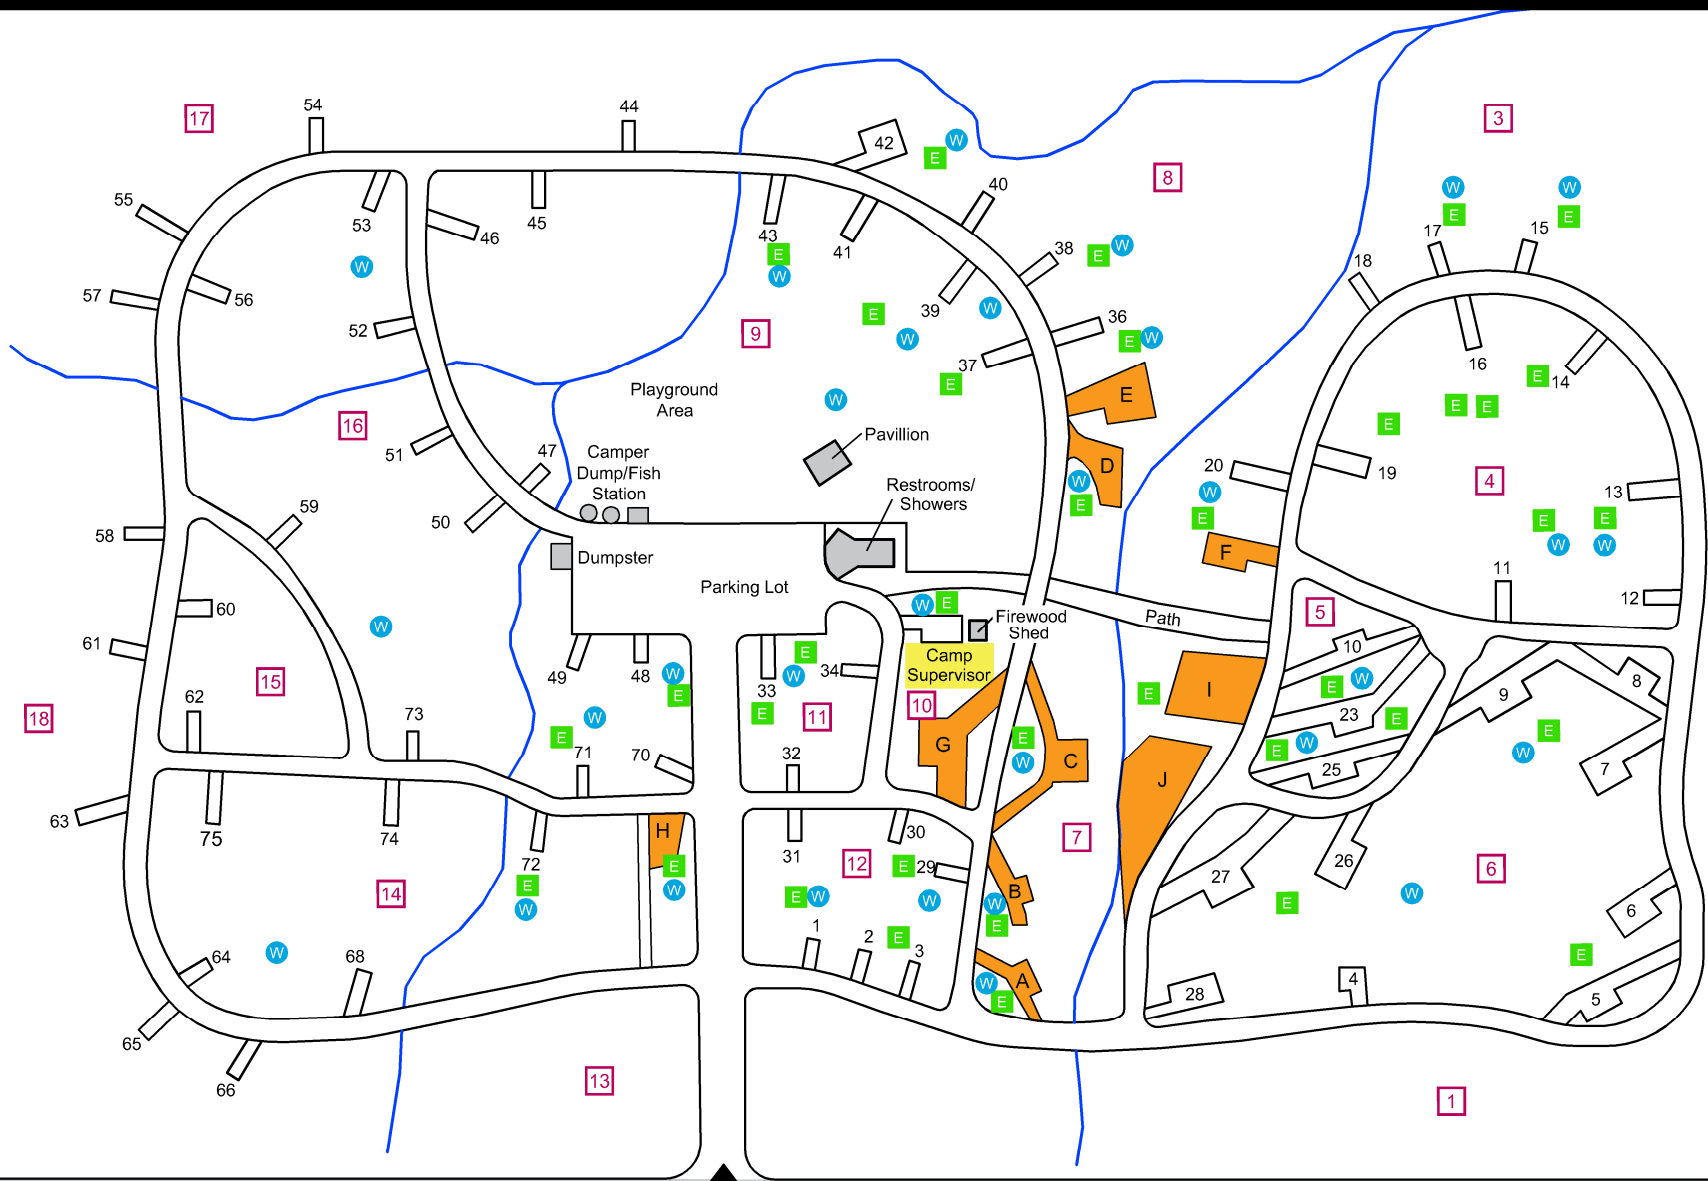

BEST ROAD

ENTRANCE

ROCK GROVE ROAD

Legend

- 1 Area Number
- E Electric
- W Water
- Seasonal Campsite (A-J)